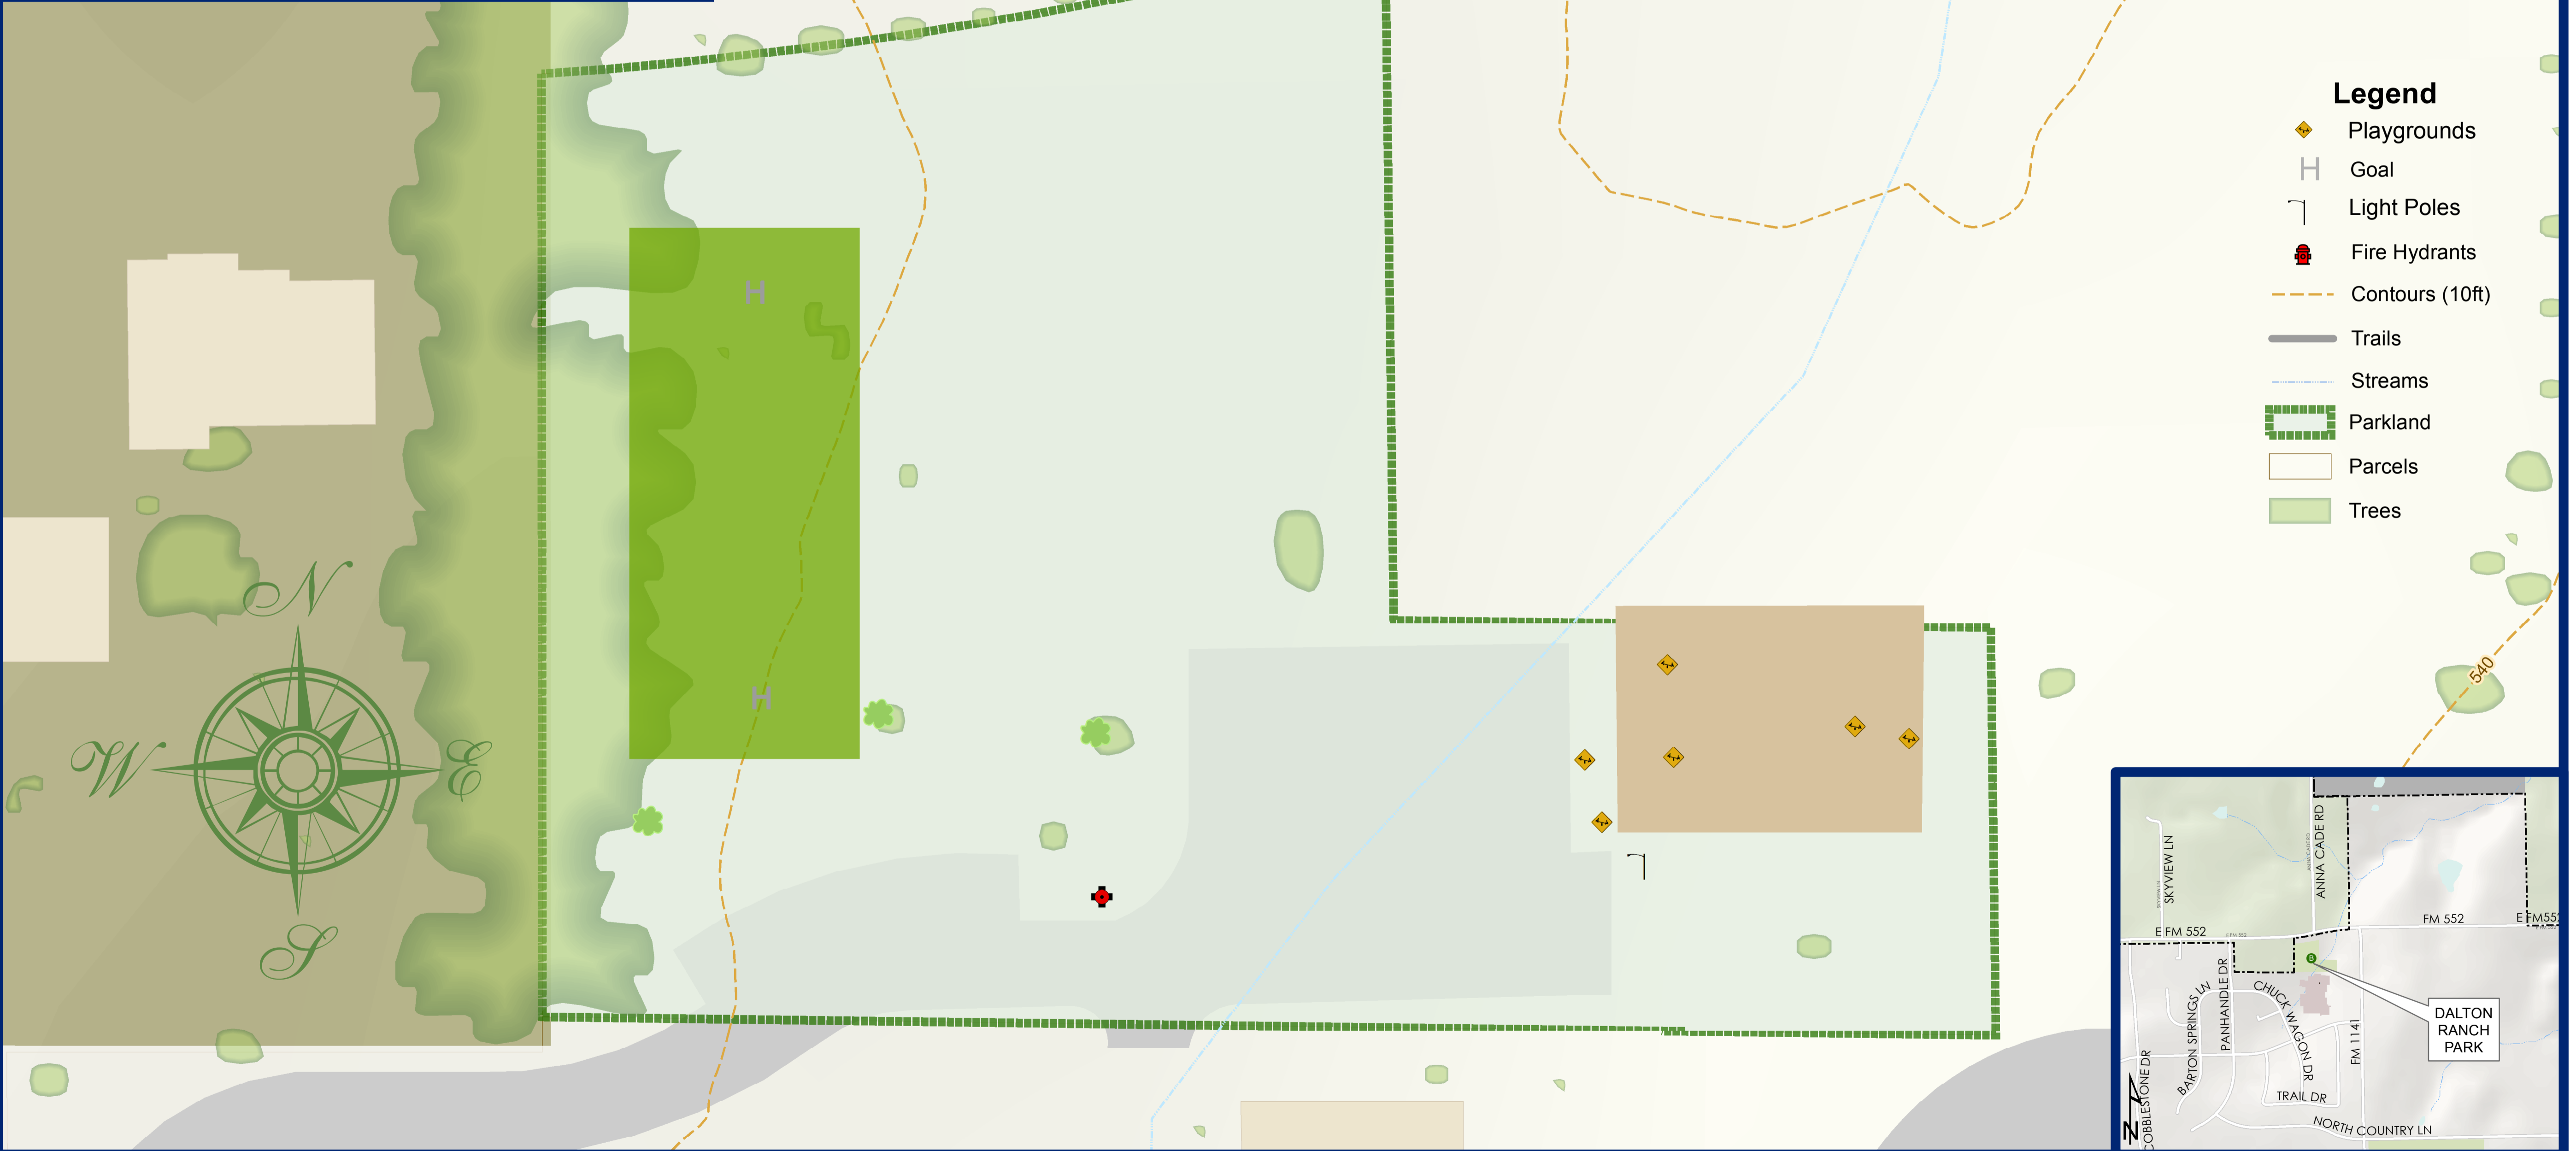

PARK AERIAL VIEW

DALTON RANCH PARK

Legend

- Playgrounds
- Goal
- Light Poles
- Fire Hydrants
- Contours (10ft)
- Trails
- Streams
- Parkland
- Parcels
- Trees